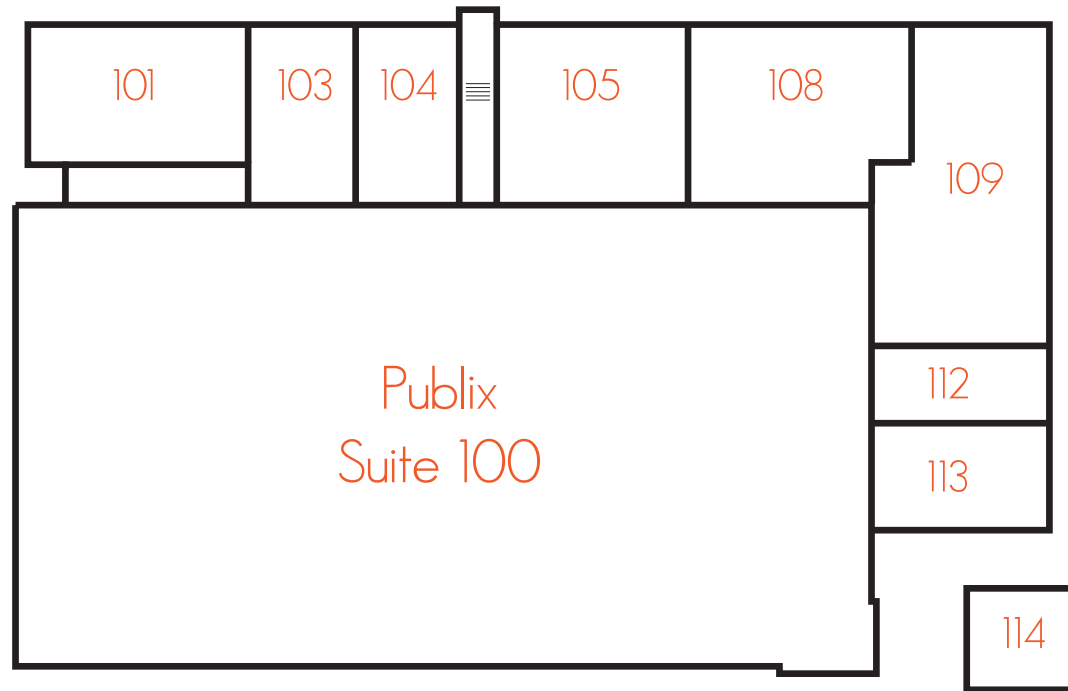

the shops at
MCBEE STATION

- 400**
- 100 Publix
 - 101 Greektown Grille
 - 103 Barre Evolution
 - 104 Block Advisors
 - 105 MADabolic Inc.
 - 108 Downtown Dental
 - 109 Design on Tap
 - 112 Edward Jones
 - 113 Great Clips
 - 114 Majik Touch Cleaners