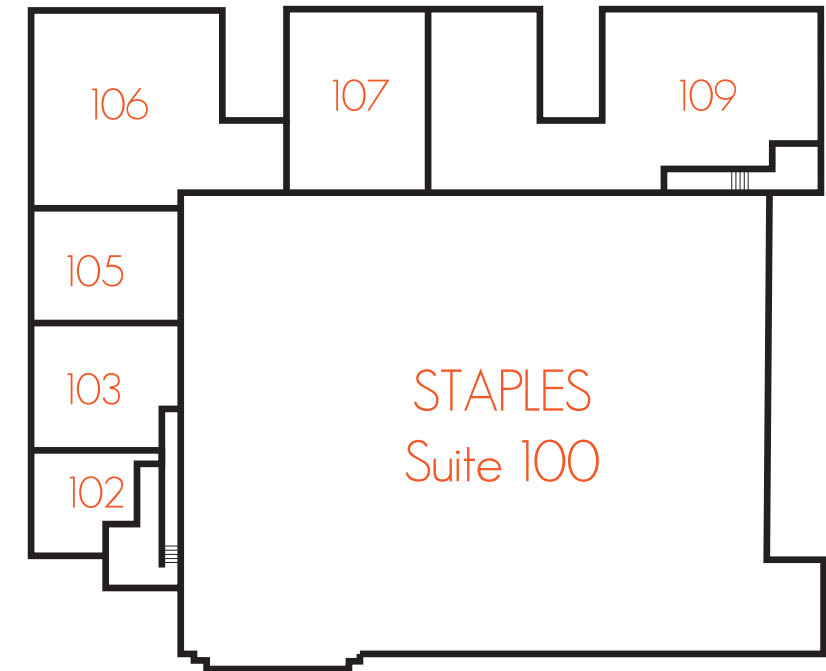

the shops at
MCBEE STATION

- 400**
- 100 Publix
 - 101 Greektown Grille
 - 103 Barre Evolution
 - 104 Block Advisors
 - 105 MADabolic Inc.
 - 108 Downtown Dental
 - 109 Design on Tap
 - 112 Edward Jones
 - 113 Great Clips
 - 114 Majik Touch Cleaners

- 500**
- 100 STAPLES
 - 102 The Joint
 - 103 McBee Nail Lounge
 - 105 Urban Nirvana Hair
 - 106 Urban Nirvana Spa
 - 107 Back to 30 Rejuvenation Centers
 - 109 AVAILABLE